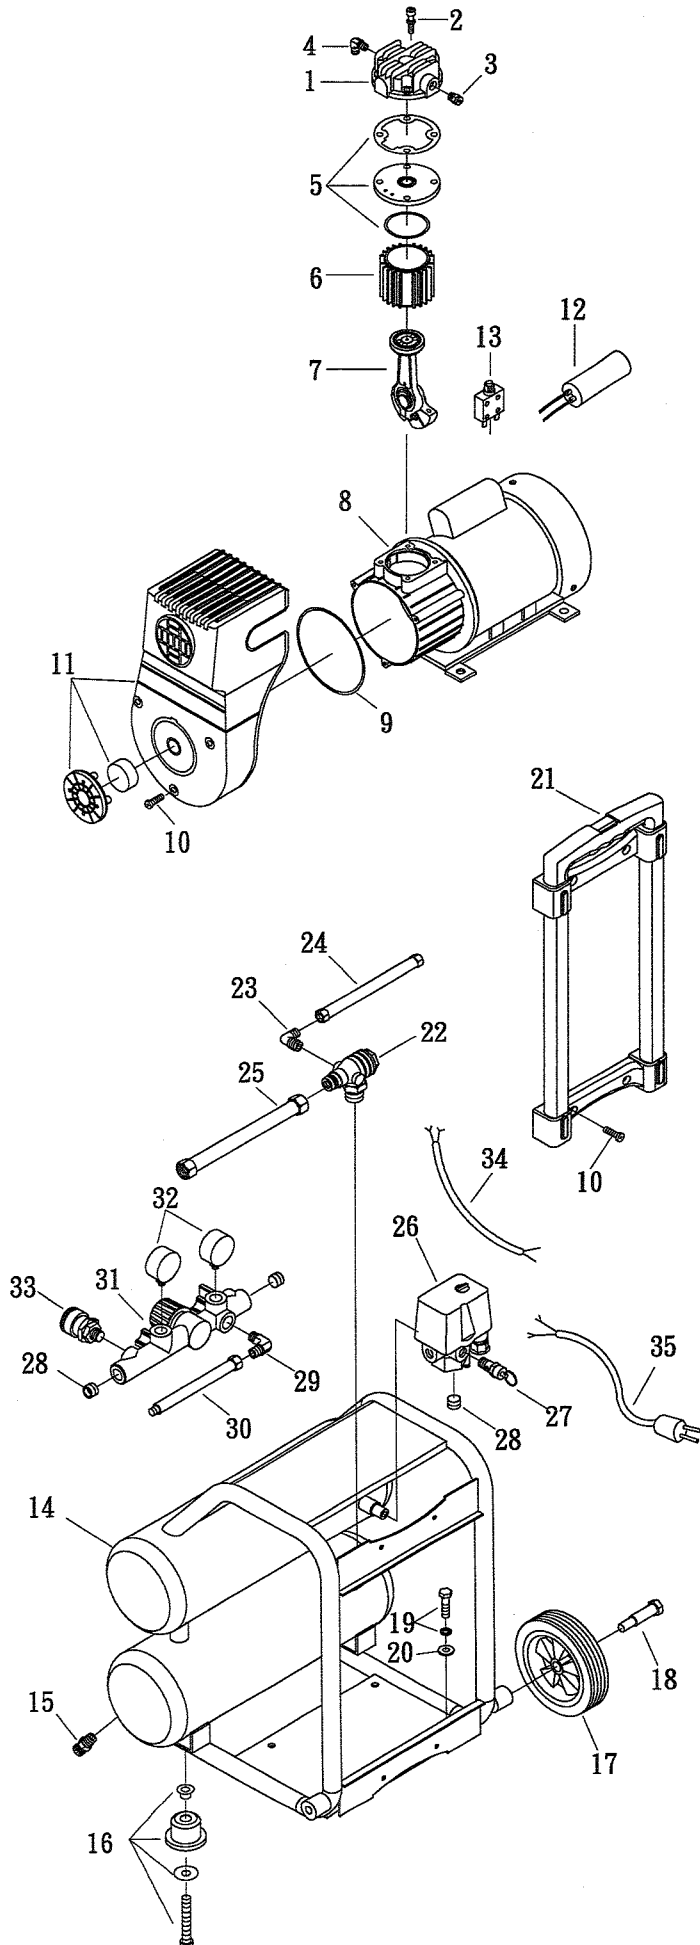

MODEL : OF100

SPARE PARTS LIST

NO : VA-1303

REF. NO.	DESCRIPTION	PART NO.	QTY.
1	Cylinder head	3101096H	1
2	Allen bolt set	3B01-M06*080V	4
3	Auto relief valve	2409003	1
4	Exhaust elbow	2N06-02T03HL	1
5	Exhaust valve seat set	3B11-A9000A	1
6	Cylinder	3201065	1
7	Rod set	3B34-MB57	1
8	Motor set	3B8-XMB5706S	1
9	Front cover gasket	2G07-009	1
10	Bolt	2B02-FM5*015RS	7
11	Shroud	2428012RS	1
12	Running capacitor	2E27-020F4041	1
13	Circuit breaker	2E25-04AS	1
14	Air tank	3401047	1
15	Drain valve	2405012	1
16	Rubber pad set	3433011-ARS	2
17	Tank wheel	2402025RS	2
18	Tank wheel bolt	2418001RS	2
19	Hexagon bolt set	3B00-FM08*015VRS	4
20	Body seat block	2439008	4
21	Grip	2432135RS	1
22	Check valve	2414036X	1
23	Unloading elbow	2N06-01T02H	1
24	Unloading tube	3B2-02*190F	1
25	Exhaust soft tube	2T02-03*0270RS	1
26	Pressure switch	2E21-BC296BEX	1
27	Pressure relief valve	2406018CE	1
28	Plug	2B14-ST02E	3
29	Exhaust elbow	2N06-02T02SRS	1
30	Tube	2T06-025RS	1
31	Regulator	2408012RS	1
32	Pressure gauge	2D12-15V14BAR	2
33	Quick coupler	07S1/4M-ERS	1
34	Cable	2E02-1C20502Y2T	1
35	Power cable	2E01-029S	1