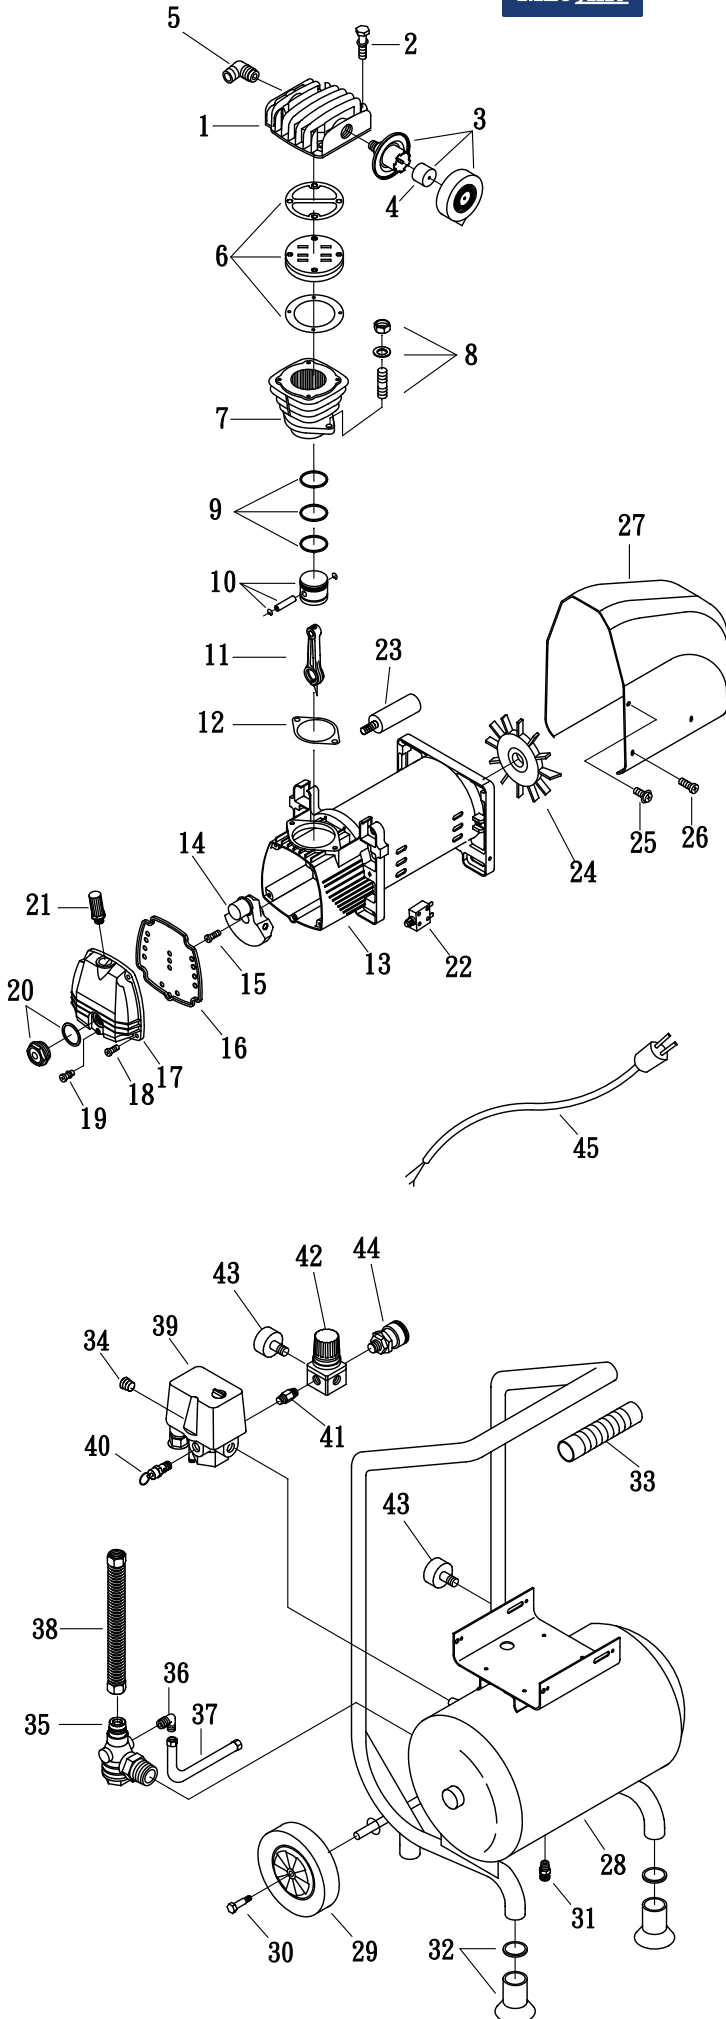

SPARE PARTS LIST

REF. NO.	DESCRIPTION	PART NO.	QTY.
1	Cylinder head	3101-XN02	1
2	Allen bolt set	3B01-FM06*050V	4
3	Air filter set	2140006	1
4	Filter element	2142004	1
5	Exhaust elbow	2N06-03T03HC	1
6	In. & Ex. valve assembly	3B13-XN02-A	1
7	Cylinder	3201-XN02	1
8	Double head screw	3B11-008-A	2
9	Piston ring set	3B32-XN02	1
10	Piston set	3B31-XN02	1
11	Rod	2315-XN02	1
12	Cylinder gasket	2G04-XN02	1
13	Motor set	3B8-XN2006	1
14	Crankshaft & balancer	3304-XN02	1
15	Bolt	2B01-M08*020L	1
16	Front cover gasket	2G07-010A	1
17	Front cover	3309056	1
18	Bolt	2B02-FM6*015	4
19	Bolt	3B02-FM6*035-R	1
20	Oil sight gauge set	2303003A	1
21	Breather set	2339009A	1
22	Circuit breaker	2E25-07A	1
23	Running capacitor	2E27-030S4545	1
24	Cooling fan	2336037-2	1
25	Bolt	2B02-FM5*010WB	2
26	Allen bolt set	2B01-M05*020	4
27	Shroud	2428010	1
28	Air tank	3401C059	1
29	Tank wheel	2402015	2
30	Tank wheel bolt	2418001X	2
31	Drain valve	2405012	1
32	Rubber pad set	3433006-A	2
33	Grip	2432102	1
34	Plug	2N33-002	1
35	Check valve	2414036RX	1
36	Elbow	2N16-C01TW02M	1
37	Soft tube set	3T03-W02*0300L	1
38	Exhaust tube set	3B2-03*340	1
39	Pressure switch	2E21-BC296BEX	1
40	Pressure relief valve	2406018CE	1
41	Nipple	2N01-045	1
42	Regulator	2408008RNX	1
43	Pressure gauge	2D12-15D14KS	2
44	Quick coupler	07S1/4M-E	1
45	Power cable	2E01-029	1