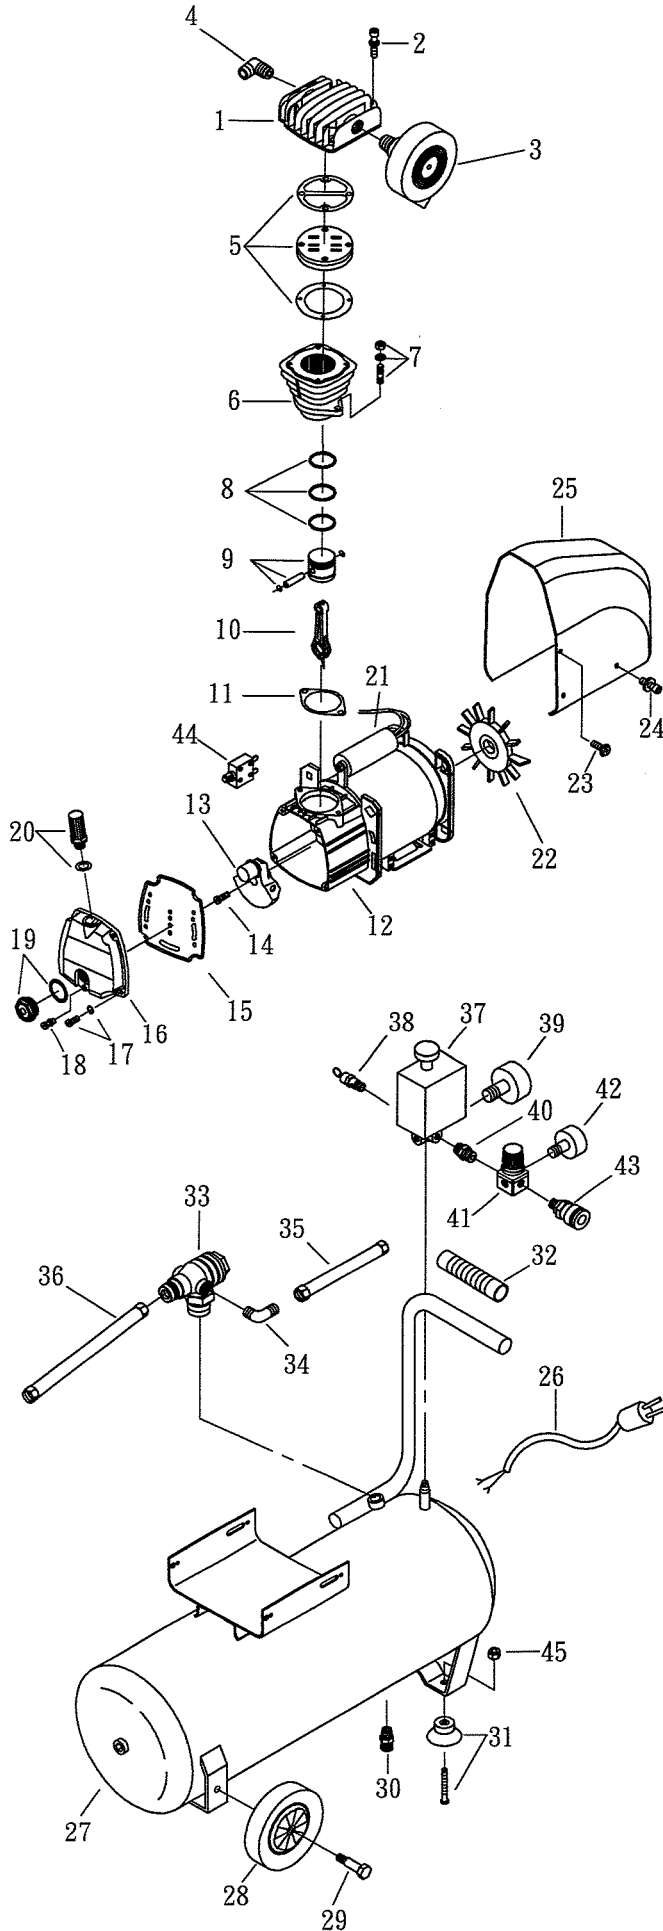

MODEL:MA2025

SPARE PARTS LIST

NO : XHY-0912

REF. NO.	DESCRIPTION	PART NO.	QTY.
1	Cylinder head	3101-XN02	1
2	Allen bolt set	3B01-M06*050V	4
3	Air filter set	2140006X	1
4	Exhaust elbow	2N06-03T03HC	1
5	In. & Ex. valve assembly	3B13-XN02	1
6	Cylinder	3201-XN24	1
7	Double head screw set	3B11-008-A	2
8	Piston ring set	3B32-XN25	1
9	Piston set	3B31-XN25	1
10	Rod	2315-XN15	1
11	Cylinder gasket	2G04-XN02	1
12	Motor set	3B8-XN2406	1
13	Crankshaft & balancer	3304-XN25	1
14	Bolt	2B01-M08*020L	1
15	Front cover gasket	2G07-010A	1
16	Front cover	3309056	1
17	Bolt	2B02-FM6*015	4
18	Bolt	3B02-FM6*035-R	1
19	Oil sight gauge set	2303003A	1
20	Breather set	2339009A	1
21	Running capacitor	2E27-030F450VSX	1
22	Cooling fan	2336037-2	1
23	Bolt	2B02-FM5*010WB	2
24	Allen bolt set	2B01-M05*020	4
25	Shroud	2428010N	1
26	Power cable	2E01-029	1
27	Air tank	3401XN1CEA	1
28	Tank wheel	2402025X	2
29	Tank wheel bolt	2418001X	2
30	Drain valve	2405012	1
31	Rubber pad set	3433005-A	2
32	Grip	2432-XN02	1
33	Check valve	2414036RX	1
34	Unloading tube	2N06-01T02H	1
35	Unloading tube set	3B2-02*220F	1
36	Exhaust tube set	3B2-03*560	1
37	Pressure switch	2E21-071C	1
38	Pressure relief valve	2406018CE	1
39	Pressure gauge	2D12-20D14KS	1
40	Nipple	2N01-045	1
41	Regulator	2408008RNX	1
42	Pressure gauge	2D12-15D14KS	1
43	Quick coupler	07S1/4M-E	1
44	Circuit breaker	2E25-08A	1
45	U-nut	2B21-PM05	2